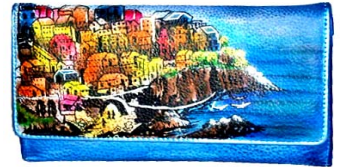

BLUE

Be swept away with the intensity of blue, be it with the rhythm of the guitar or a truly electrifying rainforest!

G 43093
15" x 9.5"
OLD FASHIONED DOCTORS SATCHEL
Detachable and adjustable handle
Back/Inside – zip pocket, cell case

CBF 42982
11 1/2" X 16 1/2" X 4"
LARGE HANDBAG WITH EMBELLISHMENTS.
Back/Inside – zip pocket, cell case

VILLAGE ON THE SEA

Set atop the breathtaking Mediterranean, our village of the seas captures the most stunning landscape of a traditional village built on tall cliffs, a Greco cliché only dreamt about.

V 40161
7" x 4"
LADIES ORGANIZER WALLET
Inside – CC, ID, open compartments
Back – zip pocket

V 40666
15" x 11 1/2" X 4"
LARGE ZIP TOP TOTE/MINI TRAVELING TOTE
Tubular handle
Back – zip pocket
Inside – long zip pocket, cell case